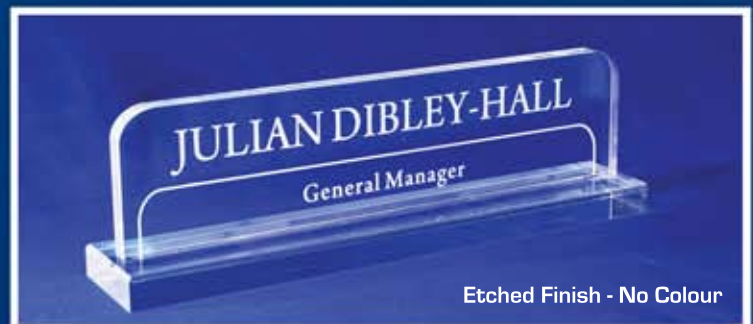

Etched Finish - No Colour

^
AN 3917L
255mm x 65mm x 10mm Laser Engraved Acrylic Stand