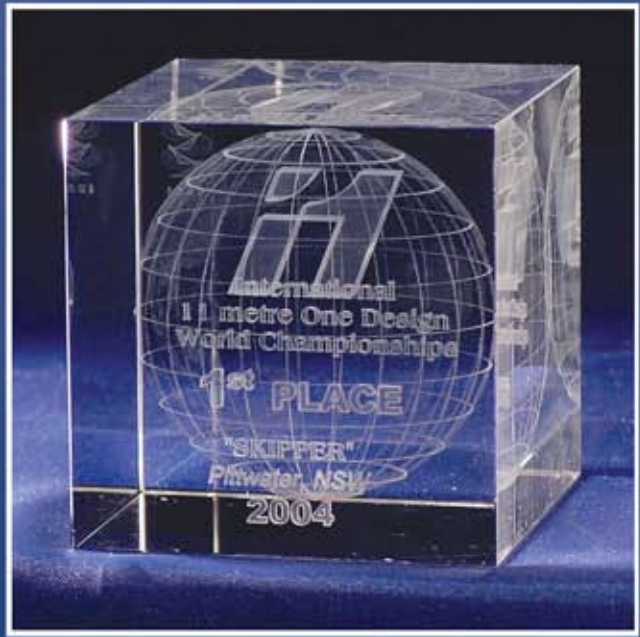

^ **3D CRYSTAL/CUBE**

Available in 5 sizes (20, 40, 50, 60 & 100mm Cube)
Internal Laser Engraving, Gift Boxed.