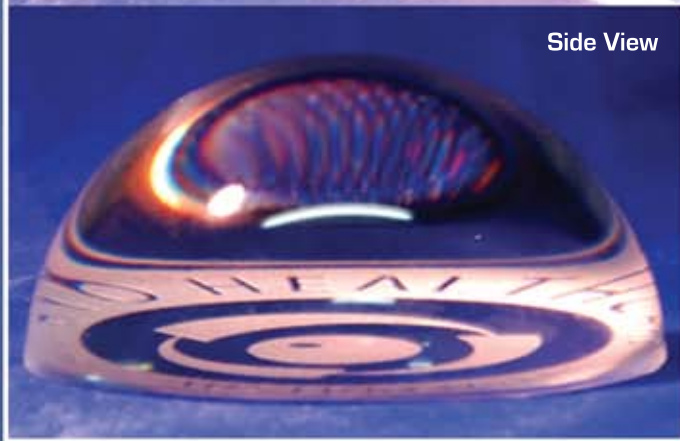

Champions
in Quality & Service

Paper Weights

Top View

Side View

CB9

80mm Diameter. Gift Boxed.

CN00

145mm High. Also available in a fully frosted cube. Gift Boxed.

BOX100

100 x 100 x 35mm. Gift Boxed.

^ **CUBE FF**

Available in 40, 50, 60, 80 & 100mm Cubes. Gift Boxed.

^ **3D CRYSTAL/DIAMOND**

Available in 4 sizes (40, 50, 60 & 75mm Cube)
Internal Laser Engraving, Gift Boxed.

^ **AG303**

130mm High.

^ **3D CRYSTAL/CUBE**

Available in 5 sizes (20, 40, 50, 60 & 100mm Cube)
Internal Laser Engraving, Gift Boxed.

^ **GB1B**

Available in 3 sizes and a variety of colours.

^ **3D CRYSTAL/RECT-TOWER**