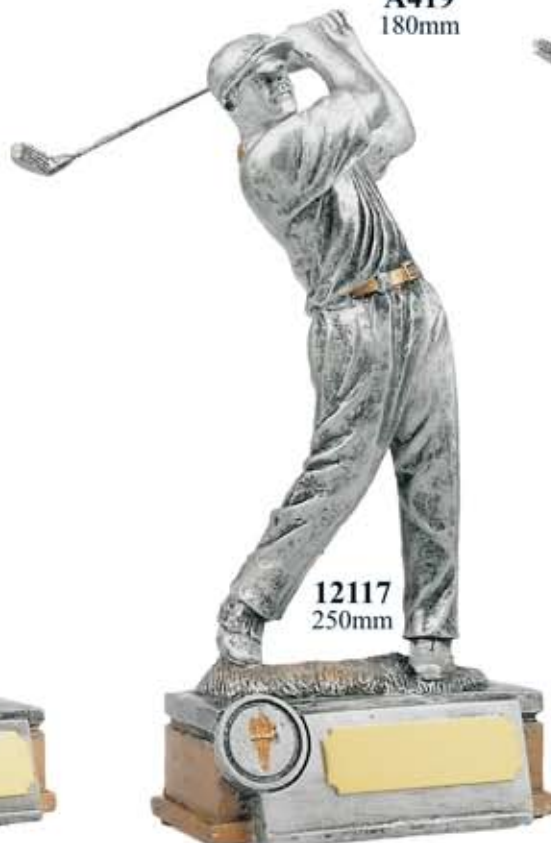

MEDAL BOXES & RIBBONS AVAILABLE FOR ALL MEDALS

MS909G
65mm

MH909S
52mm

MH909G
52mm

MH909B
52mm

M9217
64mm

AVAILABLE
IN 2 SIZES

A421
160mm

A420
180mm

A419
180mm

26556 **26656**
150mm 180mm

12034
80mm

12017
210mm

12117
250mm

12217
290mm