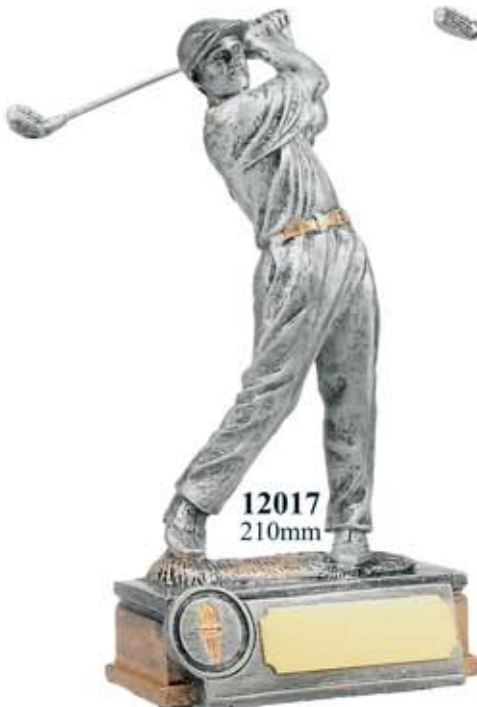

MEDAL BOXES & RIBBONS AVAILABLE FOR ALL MEDALS

MS909G
65mm

MH909S
52mm

MH909G
52mm

MH909B
52mm

M9217
64mm

AVAILABLE
IN 2 SIZES

A421
160mm

A420
180mm

A419
180mm

26556 **26656**
150mm 180mm

12034
80mm

12017
210mm

12117
250mm

12217
290mm