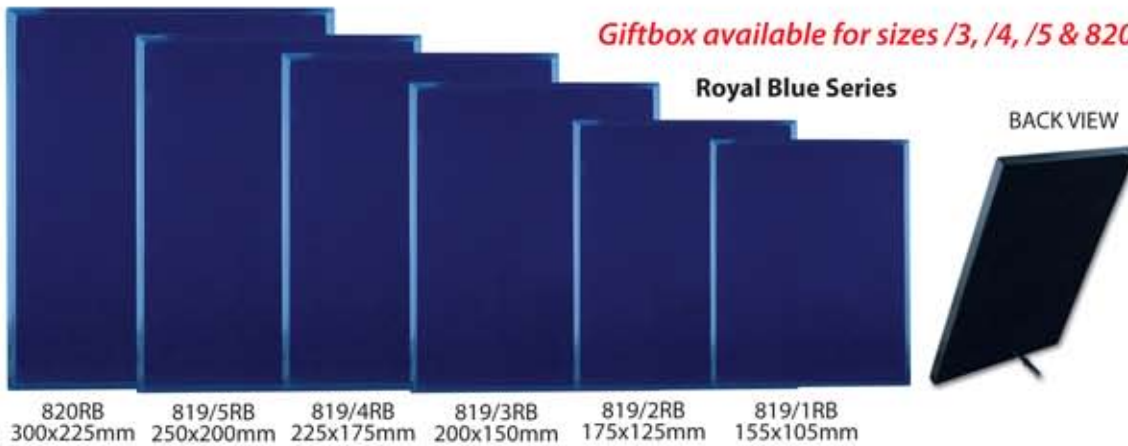

RUGBY

Wood Grain Series

Giftbox available for sizes /3, /4, /5, /6 & 820

R11-4001
200mmx150mm

Giftbox available for sizes /3, /4, /5, /6 & 820

Black Series

R11-4002
200mmx150mm

Giftbox available for sizes /3, /4, /5 & 820

Royal Blue Series

R11-4003
200mmx150mm

T - shirt Series

Giftbox available for sizes /3, /4, /5 & 6

R11-4004
200mmx150mm