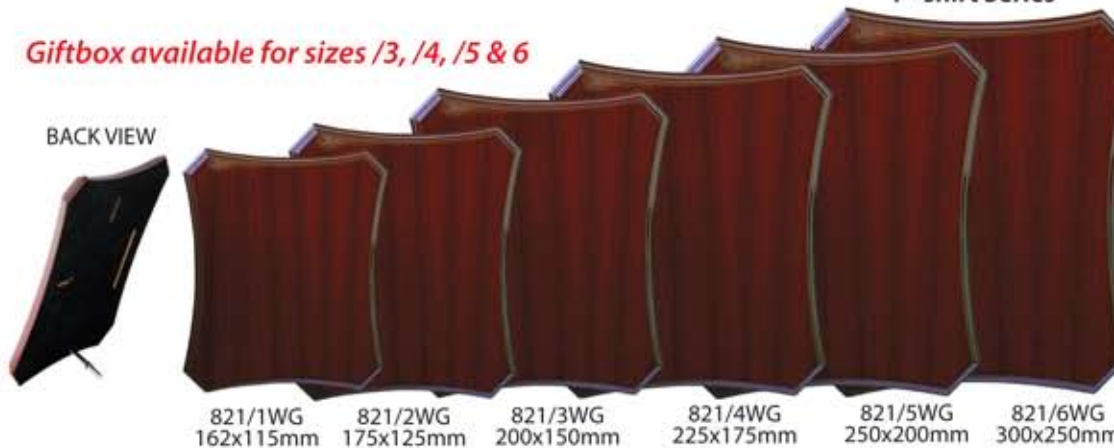

RUGBY

Wood Grain Series

Giftbox available for sizes /3, /4, /5, /6 & 820

R11-4001
200mmx150mm

Giftbox available for sizes /3, /4, /5, /6 & 820

Black Series

R11-4002
200mmx150mm

Giftbox available for sizes /3, /4, /5 & 820

Royal Blue Series

R11-4003
200mmx150mm

T - shirt Series

Giftbox available for sizes /3, /4, /5 & 6

R11-4004
200mmx150mm