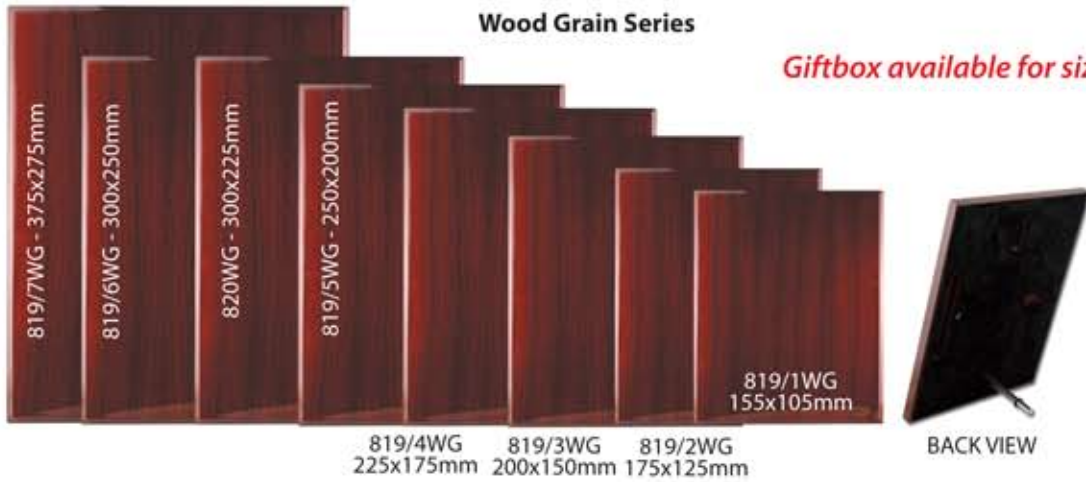

RUGBY

Wood Grain Series

Giftbox available for sizes /3, /4, /5, /6 & 820

R11-4001
200mmx150mm

Giftbox available for sizes /3, /4, /5, /6 & 820

Black Series

R11-4002
200mmx150mm

Giftbox available for sizes /3, /4, /5 & 820

Royal Blue Series

R11-4003
200mmx150mm

T - shirt Series

Giftbox available for sizes /3, /4, /5 & 6

R11-4004
200mmx150mm