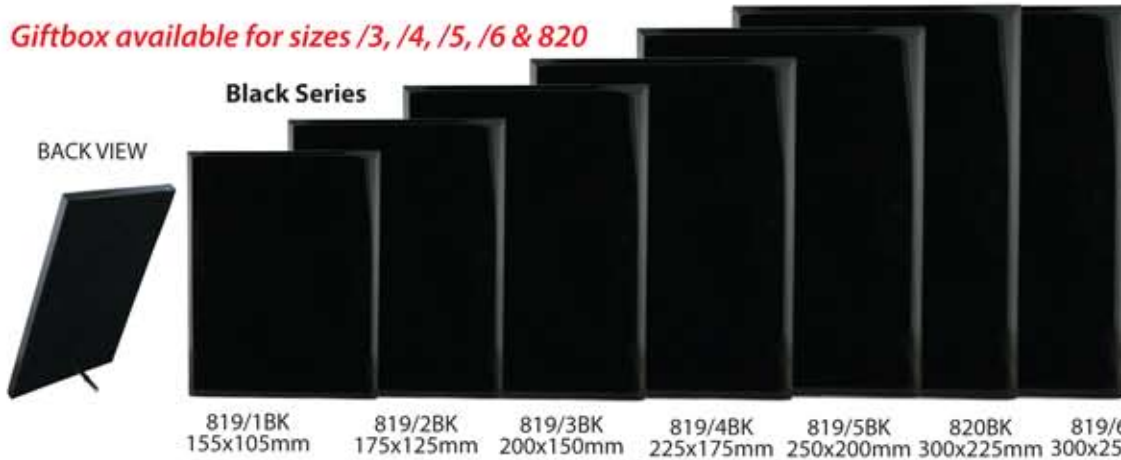

RUGBY

Wood Grain Series

Giftbox available for sizes /3, /4, /5, /6 & 820

R11-4001
200mmx150mm

Giftbox available for sizes /3, /4, /5, /6 & 820

Black Series

R11-4002
200mmx150mm

Giftbox available for sizes /3, /4, /5 & 820

Royal Blue Series

R11-4003
200mmx150mm

T - shirt Series

Giftbox available for sizes /3, /4, /5 & 6

R11-4004
200mmx150mm