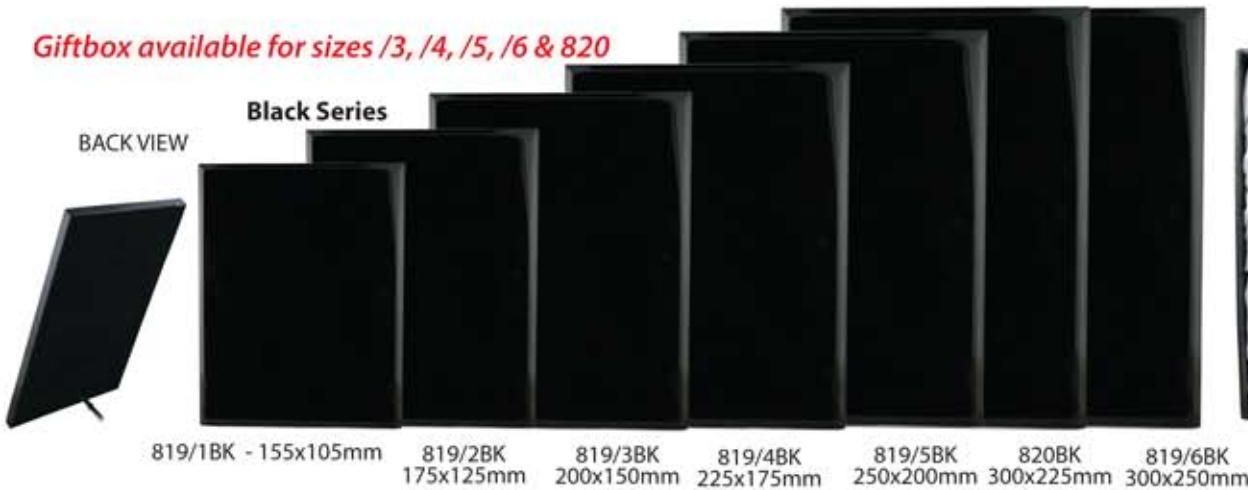

FOOTBALL

Wood Grain Series

Giftbox available for sizes /3, /4, /5, /6 & 820

F11-4801
200mmx150mm

Giftbox available for sizes /3, /4, /5, /6 & 820

Black Series

BACK VIEW

F11-4802
200mmx150mm

Giftbox available for sizes /3, /4, /5 & 820

Royal Blue Series

F11-4803
200mmx150mm

T - shirt Series

Giftbox available for sizes /3, /4, /5 & /6

BACK VIEW

F11-4804
200mmx150mm