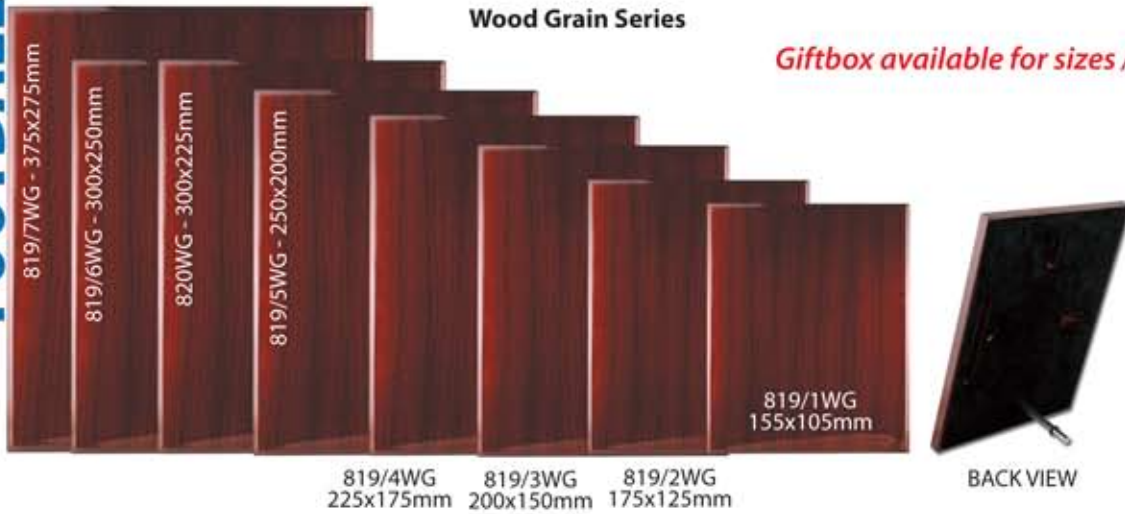

FOOTBALL

Wood Grain Series

Giftbox available for sizes /3, /4, /5, /6 & 820

F11-4801
200mmx150mm

Giftbox available for sizes /3, /4, /5, /6 & 820

Black Series

BACK VIEW

F11-4802
200mmx150mm

Giftbox available for sizes /3, /4, /5 & 820

Royal Blue Series

F11-4803
200mmx150mm

T - shirt Series

Giftbox available for sizes /3, /4, /5 & /6

BACK VIEW

F11-4804
200mmx150mm