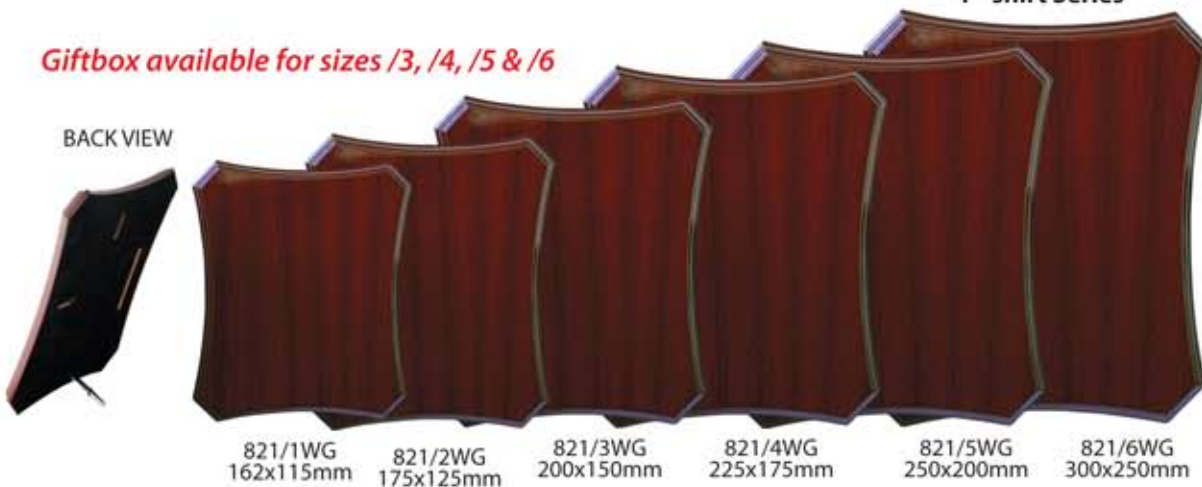

FOOTBALL

Wood Grain Series

Giftbox available for sizes /3, /4, /5, /6 & 820

F11-4801
200mmx150mm

Giftbox available for sizes /3, /4, /5, /6 & 820

Black Series

BACK VIEW

F11-4802
200mmx150mm

Giftbox available for sizes /3, /4, /5 & 820

Royal Blue Series

F11-4803
200mmx150mm

T - shirt Series

Giftbox available for sizes /3, /4, /5 & /6

BACK VIEW

F11-4804
200mmx150mm