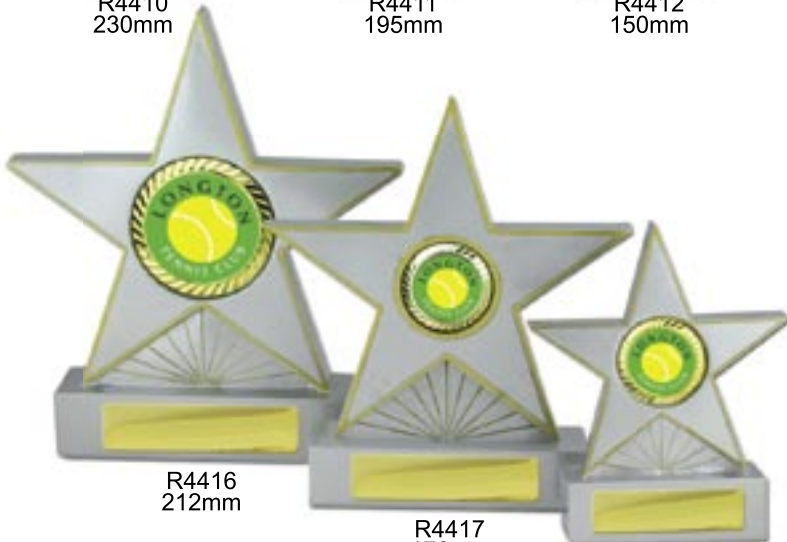

Beautifully Gift Boxed

R4401/9M
130mm

R4402/9M
160mm

R4403/9M
175mm

Optical Crystal

Beautifully Gift Boxed

R4404
152mm

R4405
135mm

R4406
115mm

R4407
130mm

R4408
160mm

R4409
175mm

R4410
230mm

R4411
195mm

R4412
150mm

R4413
150mm

R4414
195mm

R4415
230mm

R4416
212mm

R4417
176mm

R4418
133mm

R4419
150mm

R4420
175mm

R4421
220mm