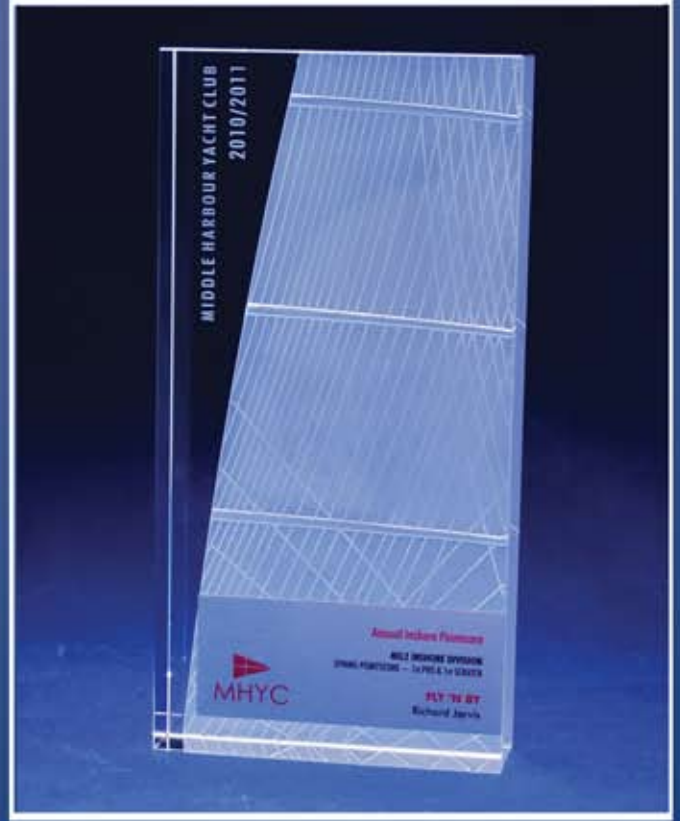

# Sailing

Award Specialists

Custom Crystal Shapes - Brisbane to Gladstone Yacht Race

Stand Out Design - Annual Pointscores

Contemporary Crystal Engraving - Brisbane to Gladstone Yacht Race

Unique Creations - Extensive Ability

Contemporary Crafted Crystal - Pittwater to Coffs Harbour

premierawards

Premier Awards have been producing specialty sailing awards for both club and elite level events for many years.

Our contemporary creative ability provides you with a broad range of styles for your awards needs. We produce all Awards needs from the traditionally styled to contemporary artistic awards. We guarantee the quality of our workmanship and the efficiency of our service.